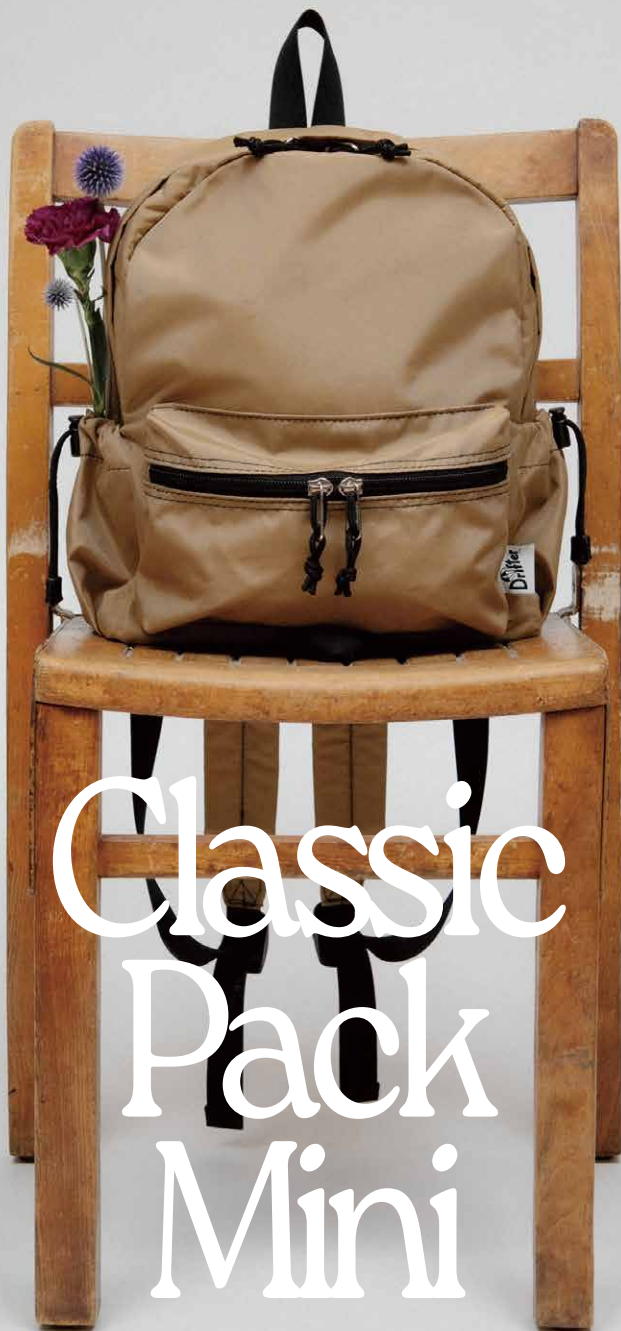

Classic Pack Mini

Code: DFV1459

Size: W25 x H30 x D12cm (7L), Color: BLACK, COFFEE, GRAY, BURGUNDY, TAN