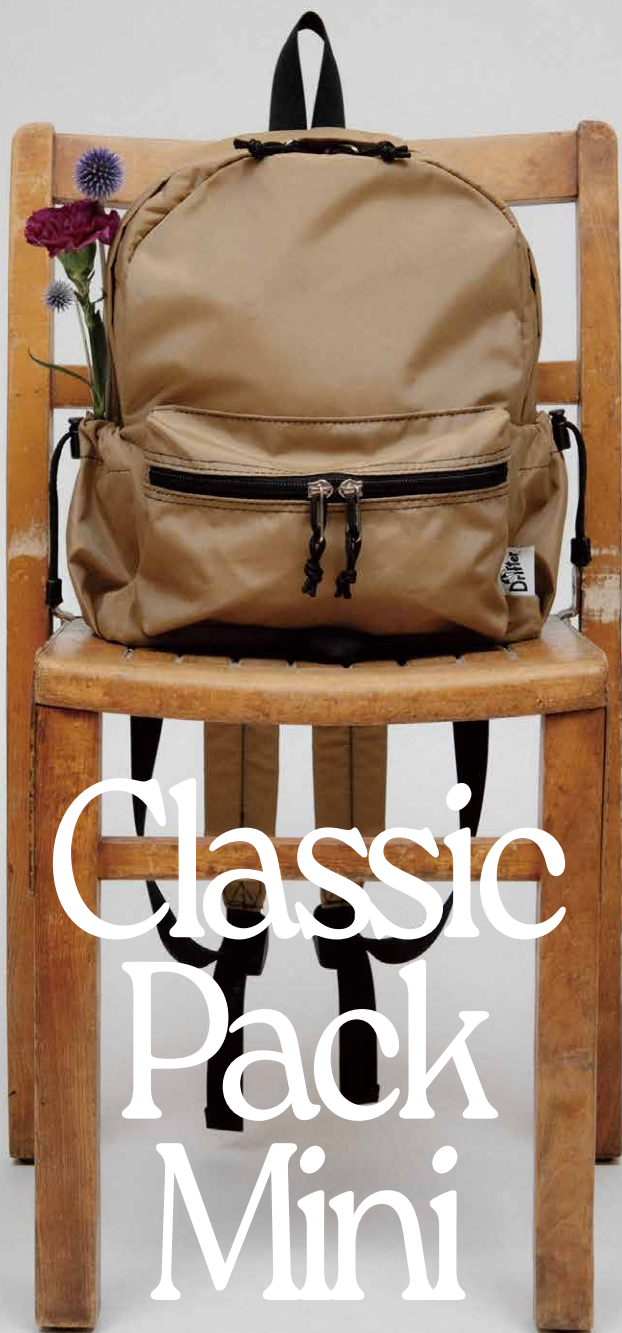

Color: BLACK x BLACK, RANGER x BLACK, COFFEE x BROWN, MIDNIGHT x OLD NAVY

Medium Tote

Code: DFV5610, Price: ¥16,500 tax incl.
Size: W24 x H29 x D11 cm (6L), Color: BLACK, GRAY

Large Tote

Code: DFV5620, Price: ¥19,800 tax incl.
Size: W36 x H27 x D13.5 cm (12L), Color: BLACK, GRAY

Zip Top Shoulder

Code: DFV5710, Price: ¥13,200 tax incl.
Size: W16 x H24 x D12 cm (3.5L), Color: BLACK, GRAY

Classic Pack Mini

Code: DFV1459, Price: ¥10,450 tax incl.

Size: W25 x H30 x D12cm (7L), Color: BLACK, COFFEE, GRAY, BURGUNDY, TAN